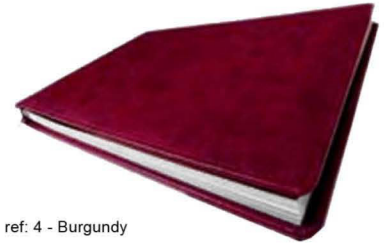

## Modern Personal with Canvas Image

Burgundy  
large ref: 34

Black  
large/midi ref: 33

Ivory  
large/midi ref: 35

Modern Stitched Leather-Look  
available in 6 colours  
Large, Midi and Small

ref: 0 - Classic Brown  
ref: 1 - Dark Brown

## Deluxe Premium

Deluxe Premium Burgundy  
large/midi ref: 64

Deluxe Premium Ivory  
large/midi ref: 65

Deluxe Premium Black with Window  
large ref: 63W

ref: 4 - Burgundy

## Modern Art

Red Weave / Acrylic Insert  
large ref: 51

Black Weave / Acrylic Insert  
large ref: 54

Platinum Weave / Acrylic Insert  
large ref: 53

ref: 5 - Ivory

## Deluxe Traditional

Deluxe Classic Plain  
large/midi ref: 10

Deluxe Dark Brown/Black  
large/midi ref: 20/21

Deluxe Black - Full Canvas Cover  
large ref: 16

ref: 3 - Black