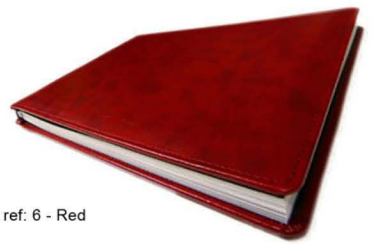

Album Covers

album sizes: large 16x12", midi 12x8", mini 8x5"

Modern Personal with Canvas Image

Modern Stitched Leather-Look
available in 6 colours
Large, Midi and Small

Deluxe Premium

Modern Art

Deluxe Traditional

Deluxe Classic with Canvas Window(s)

ref: 6 - Red

A4 ProParent